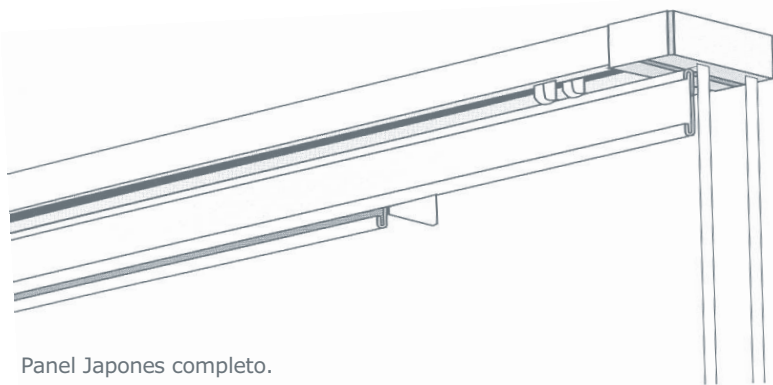

Panel Japonés completo.
Apertura: recogida a derecha ó izquierda.
Apertura central: Aumento de 5% sobre tarifa.
Incluye Pletina Aluminio 3x40 lacada.1J8612
Incluye contrapeso cordon 1J8609.

REF.	MEDIDA	UND.	PRECIO UND.
PJ2* 2 vías	150 cm.	5	
	200 cm.	5	
	250 cm.	5	
	300 cm.	5	
	350 cm.	5	
	400 cm.	5	

REF.	MEDIDA	UND.	PRECIO UND.
PJ3* 3 vías	150 cm.	5	
	200 cm.	5	
	250 cm.	5	
	300 cm.	5	
	350 cm.	5	
	400 cm.	5	

REF.	MEDIDA	UND.	PRECIO UND.
PJ4* 4 vías	150 cm.	5	
	200 cm.	5	
	250 cm.	5	
	300 cm.	5	
	350 cm.	5	
	400 cm.	5	

REF.	MEDIDA	UND.	PRECIO UND.
PJ5* 5 vías	150 cm.	5	
	200 cm.	5	
	250 cm.	5	
	300 cm.	5	
	350 cm.	5	
	400 cm.	5	

SOPORTE 2 Y 3 VIAS NYLON	REFERENCIA	MEDIDA
	PJ601A	
	CAJA	PRECIO
	100 uds.	

SOPORTE 4 Y 5 VIAS NYLON	REFERENCIA	MEDIDA
	PJ602A	
	CAJA	PRECIO
	100 uds.